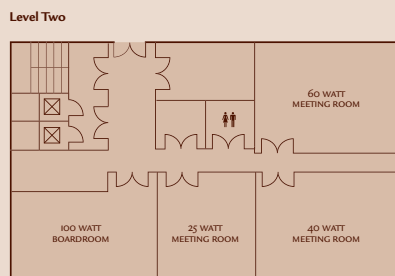

Meetings & Events

Name	Dimensions	Total m²	Height	Theatre	Boardroom	U-Shape	Classroom	Cabaret
25 Watt Meeting Room	8 x 7m	56	3	30	20	15	20	18
100 Watt Boardroom	10 x 7m	70	3	40	25	20	30	18
40 Watt Meeting Room	11 x 8m	88	3	75	35	30	40	50
60 Watt Meeting Room	11 x 8m	88	3	75	35	30	40	50

Meeting facilities

Park Plaza Eindhoven is the ideal venue for business meetings, offering 3 meeting rooms for up to 75 delegates and 1 state-of-the-art boardroom, each with natural daylight. The E!Lite Lounge is ideal for casual meetings and professionals to work and network.

Free Wi-Fi is available throughout the hotel.

Restaurants & Bars

The E!Lite Lounge serves light snacks and daily specials and is also an ideal location for professionals to work and network over a nice cup of coffee. Each morning the breakfast restaurant serves an international buffet. The hotel also offers 3 Oriental restaurants, the Mei Ling serves authentic Asian cuisine, the Mandarin Garden serves delicious Cantonese and Mandarin fusions and the Momoyama restaurant offers sushi and sukiyaki and Japanese teppanyaki where the chef prepares food at the table – a feast for the eyes!

Park Plaza Eindhoven
Geldropseweg 17
5611 SC Eindhoven
The Netherlands

T: +31 (0) 40 214 6500
F: +31 (0) 40 212 1555
pperes@pphe.com

GDS Chain Code: PK
www.parkplaza.com/eindhoven

Connect with us online
www.parkplaza.com/socialmedia