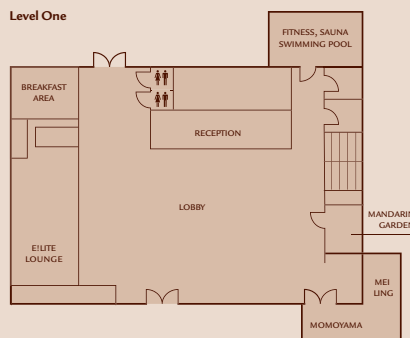

Meetings & Events

Name	Dimensions	Total m²	Height	Theatre	Boardroom	U-Shape	Classroom	Cabaret
25 Watt Meeting Room	8 x 7m	56	3	30	20	15	20	18
100 Watt Boardroom	10 x 7m	70	3	40	25	20	30	18
40 Watt Meeting Room	11 x 8m	88	3	75	35	30	40	50
60 Watt Meeting Room	11 x 8m	88	3	75	35	30	40	50

Meeting facilities

Park Plaza Eindhoven is the ideal venue for business meetings, offering 3 meeting rooms for up to 75 delegates and 1 state-of-the-art boardroom, each with natural daylight. The E!Lite Lounge is ideal for casual meetings and professionals to work and network.

Free Wi-Fi is available throughout the hotel.

Restaurants & Bars

The E!Lite Lounge serves light snacks and daily specials and is also an ideal location for professionals to work and network over a nice cup of coffee. Each morning the breakfast restaurant serves an international buffet. The hotel also offers 3 Oriental restaurants, the Mei Ling serves authentic Asian cuisine, the Mandarin Garden serves delicious Cantonese and Mandarin fusions and the Momoyama restaurant offers sushi and sukiyaki and Japanese teppanyaki where the chef prepares food at the table – a feast for the eyes!

Park Plaza Eindhoven
Geldropseweg 17
5611 SC Eindhoven
The Netherlands

T: +31 (0) 40 214 6500
F: +31 (0) 40 212 1555
pperes@pphe.com

GDS Chain Code: PK
www.parkplaza.com/eindhoven

Connect with us online
www.parkplaza.com/socialmedia